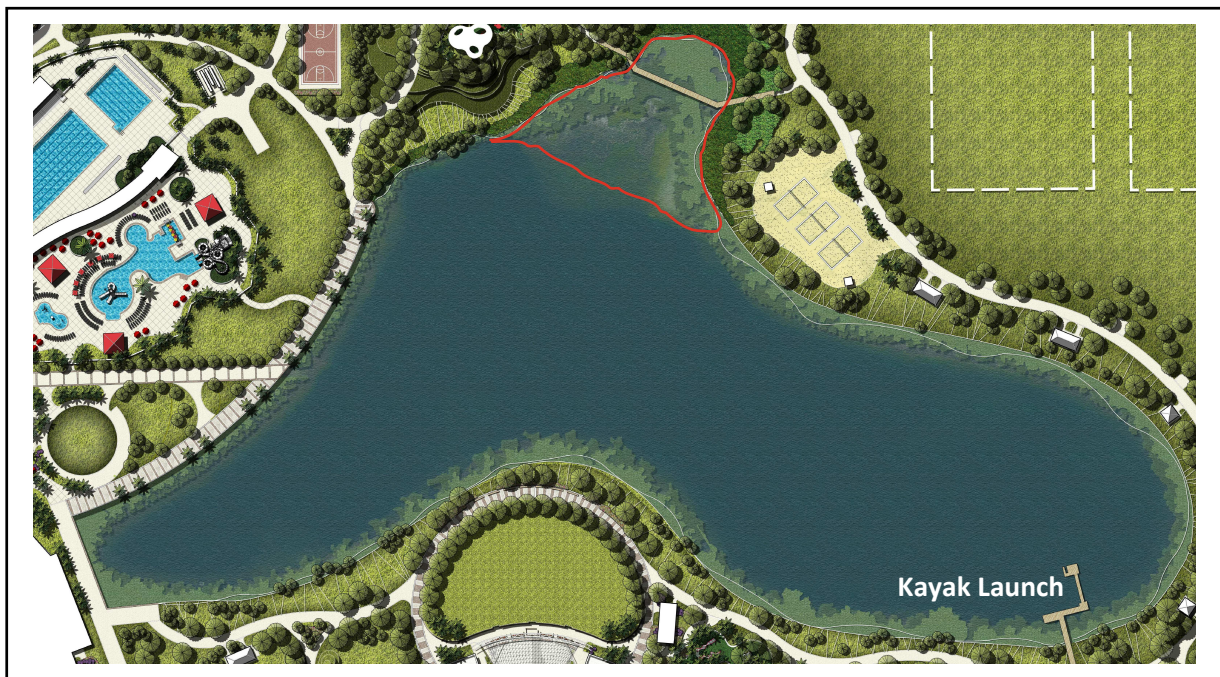

Doral Central Park Kayak Launch Rules & Information

All persons must sign wavier prior to activity.

Please visit park staff at the Park Office Trailer. Thank you.

Rules:

- Life Jackets are required at all times. Enter at your own risk.
- All minors under 18 years old must be accompanied by an adult.
- No activity after sunset. All persons must be out of lake prior to sunset.
- Wildlife may be present. You are entering a natural area and wetland preserve. Do not touch or feed the animals. Maintain a safe distance of 30 feet.
- Observe all fishing rules and regulations. *Florida Statute 379.354*
- No Swimming.
- Properly dispose of litter.
- No Alcohol.
- No Smoking.

NOTICE: RESTRICTED AREA

PRESERVE IS A RESTRICTED AREA.
PRESERVE YOUR NATURAL AREAS.